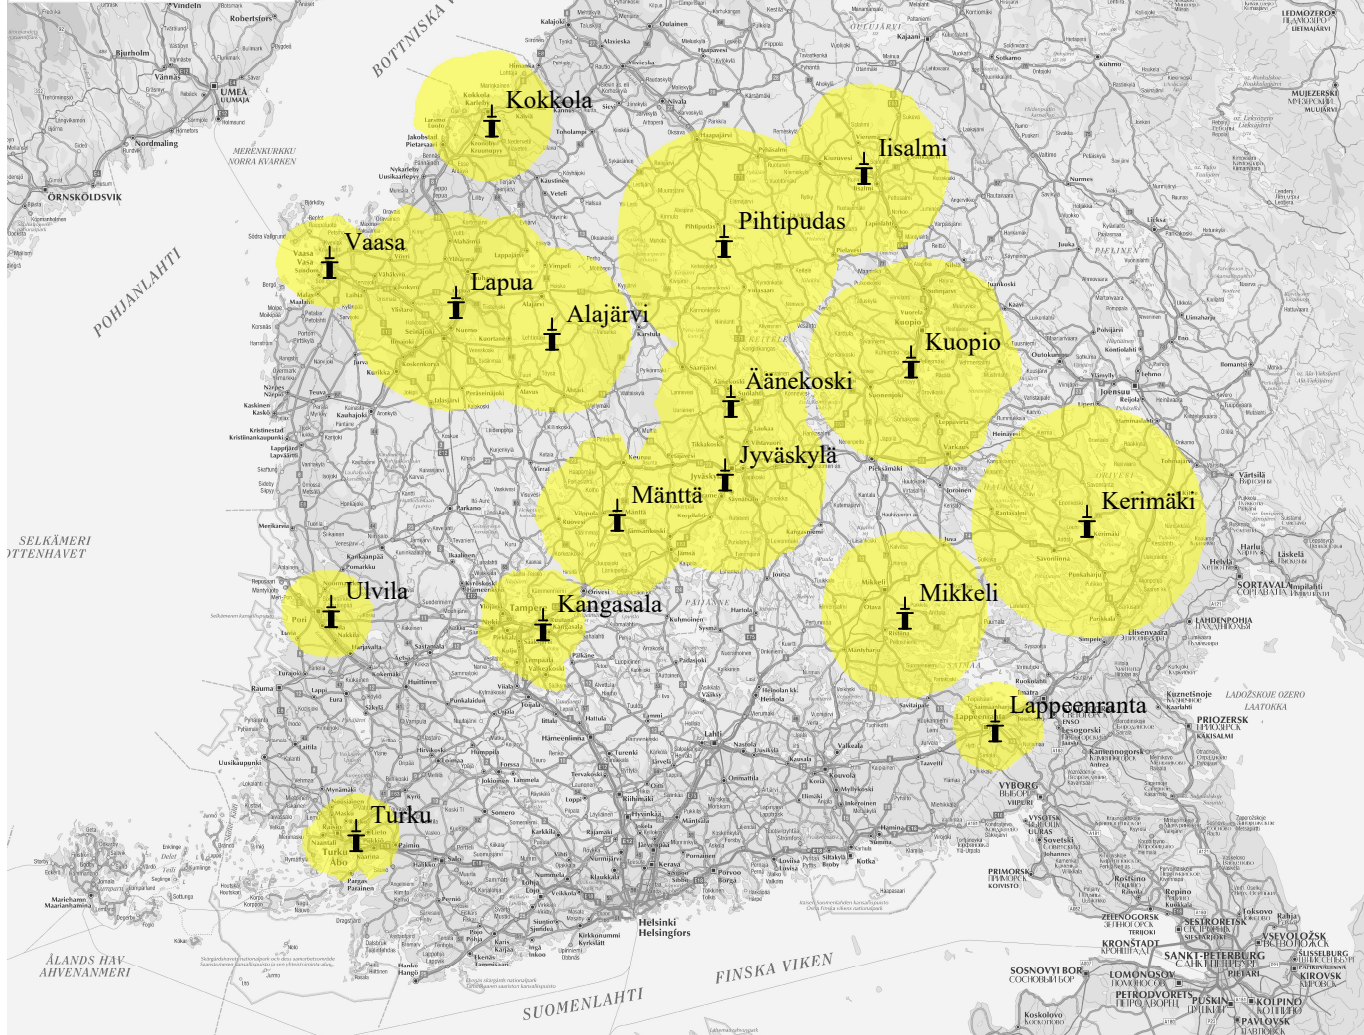

| Asema | Taajuus [MHz] |
|--------------|---------------|
| Alajärvi | 106.0 |
| Iisalmi | 105.4 |
| Jyväskylä | 89.0 |
| Kangasala | 91.9 |
| Kerimäki | 94.4 |
| Kokkola | 101.3 |
| Kuopio | 102.6 |
| Lappeenranta | 104.3 |
| Lapua | 93.6 |
| Mikkeli | 105.4 |
| Mänttä | 106.6 |
| Oulu | 102.0 |
| Pihtipudas | 97.8 |
| Raaha | 101.5 |
| Rovaniemi | 107.8 |
| Tornio | 101.3 |
| Turku | 90.1 |
| Ulvila | 89.1 |
| Vaasa | 92.5 |
| Äänekoski | 89.2 |